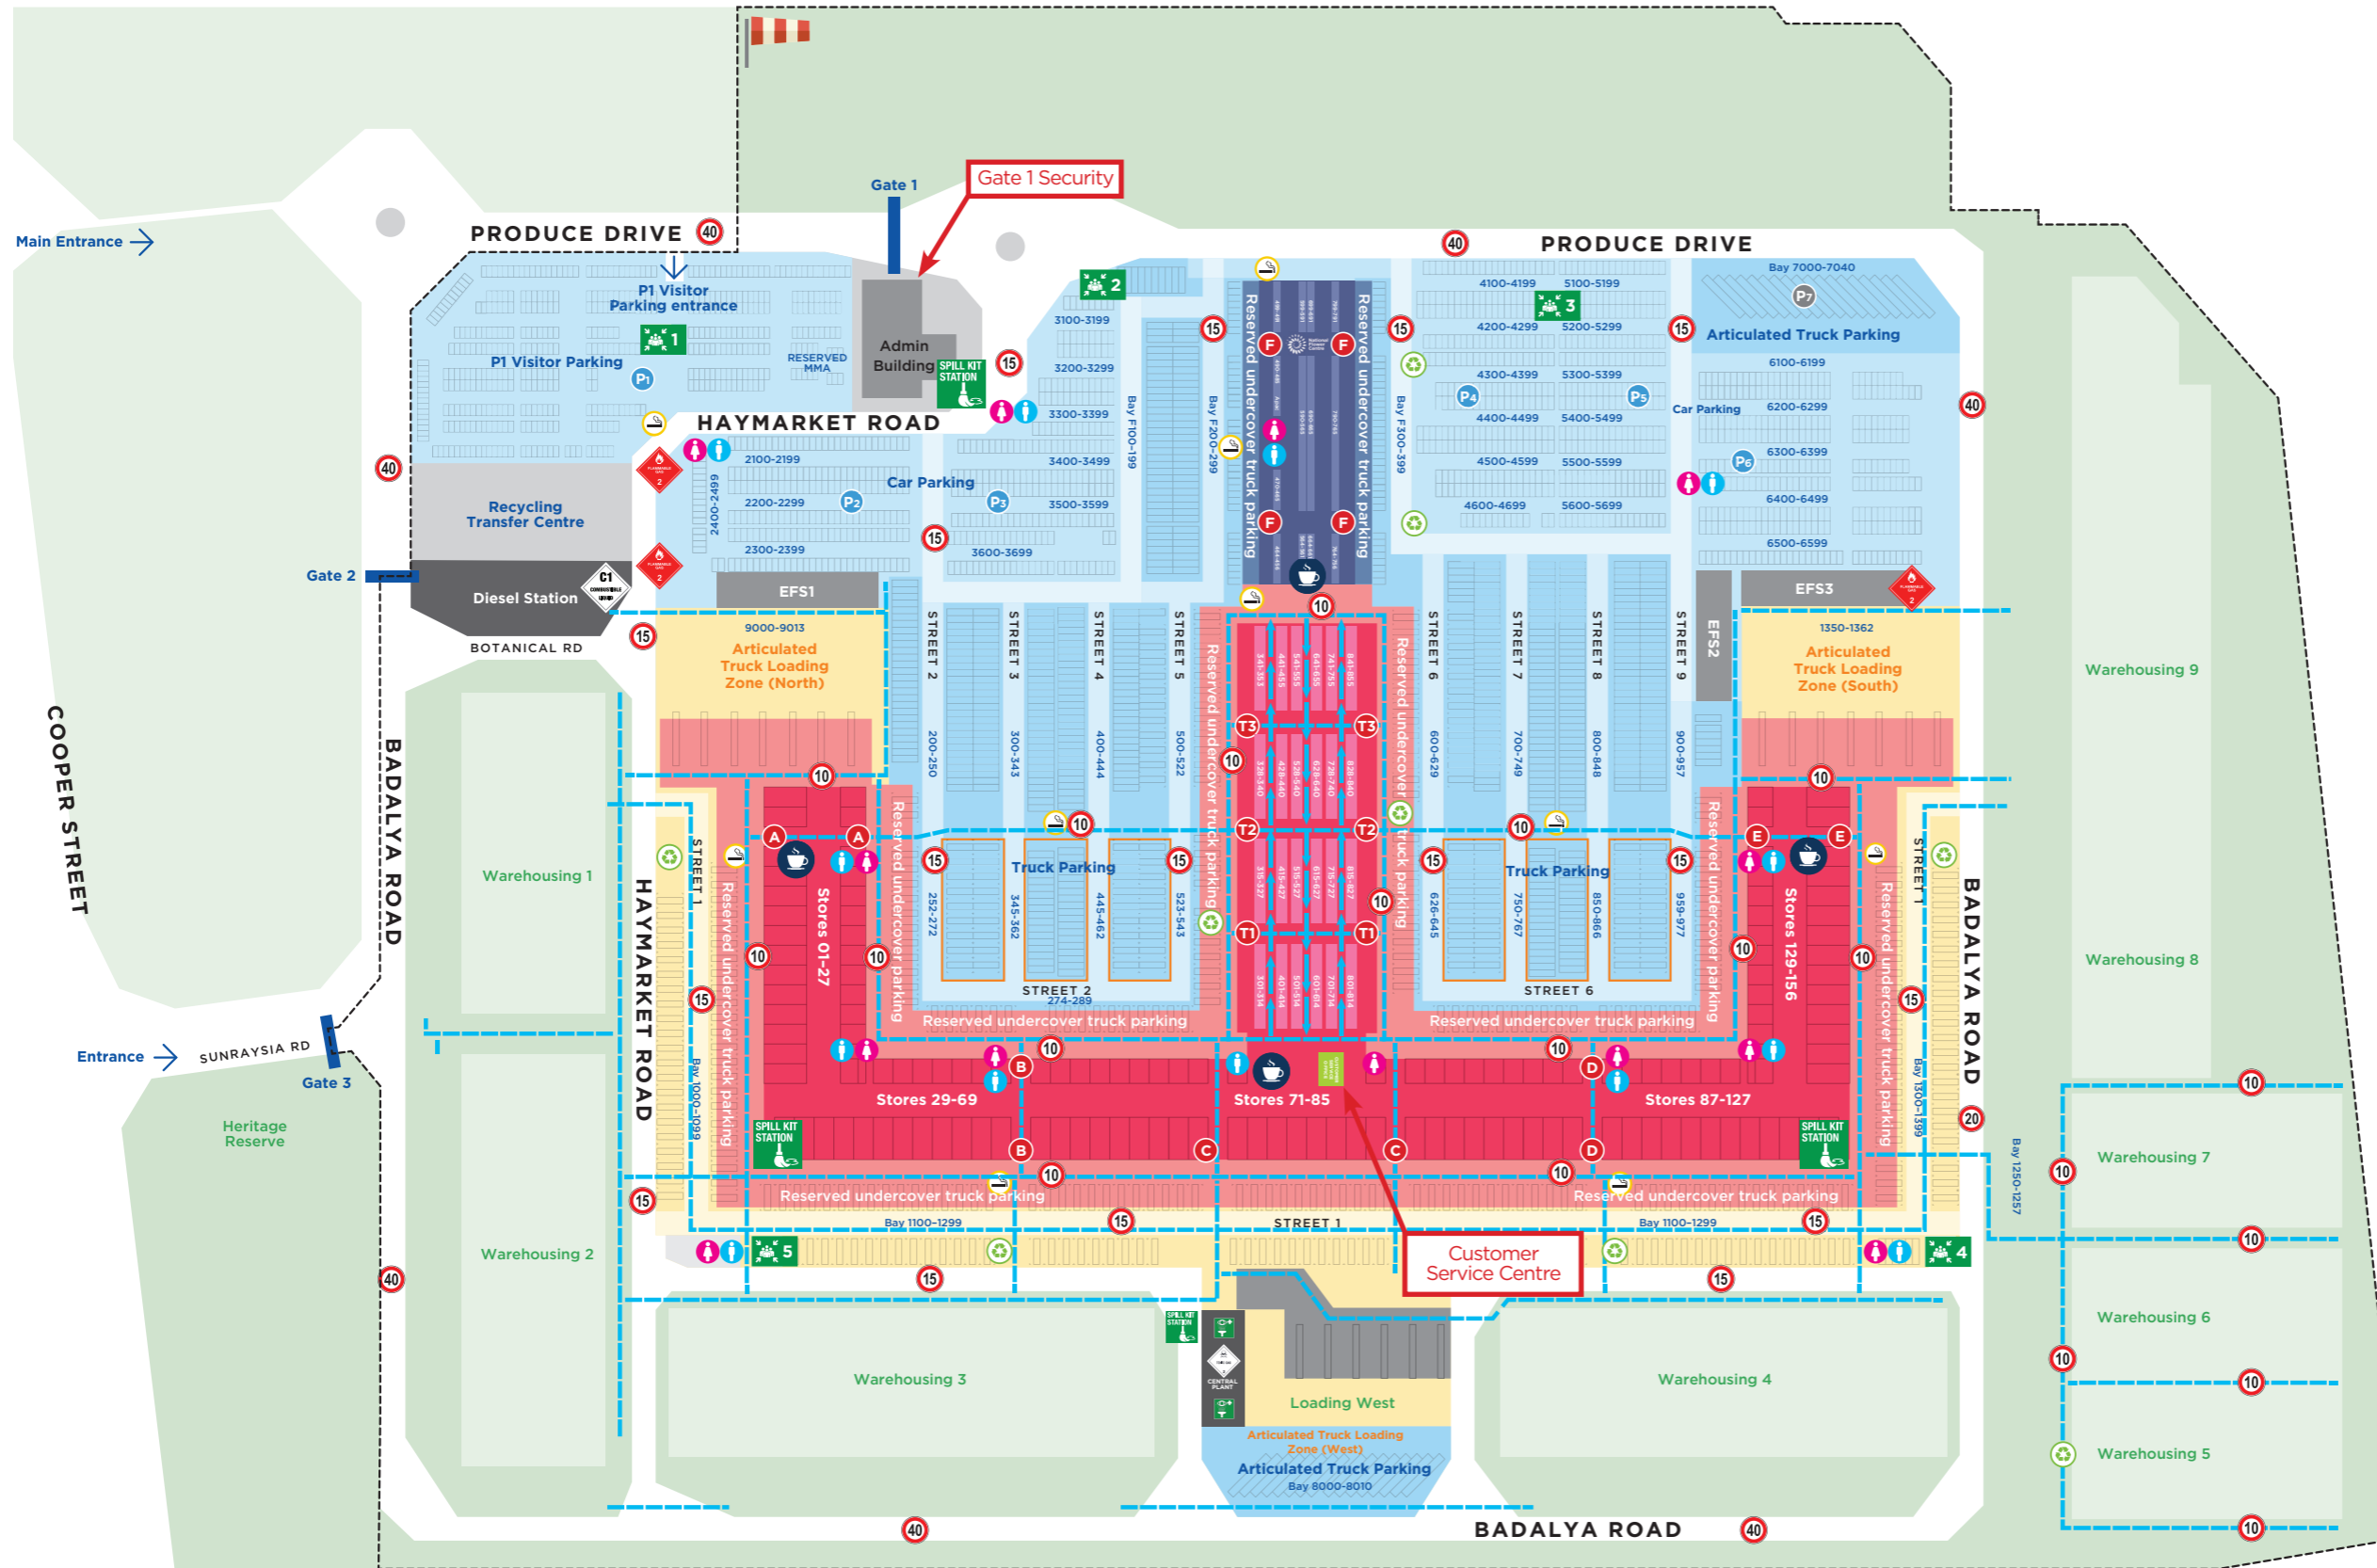

Melbourne Market Overview Map August 2022

- Cafés
- Diesel Tank & Filling Station
- LPG Tanks & Filling Station
- Evacuation Points
- Central Plant (Ammonia)
- Main forklift routes
- Solar canopy
- Toilets
- Smoking locations
- Eyewash Location
- Spill Kit Location
- Recycling
- 40km/hr speed limit
- 20km/hr speed limit
- 15km/hr speed limit
- 10km/hr speed limit
- A B C D E F Building Entrances
- T1 T2 T3 Building Entrances