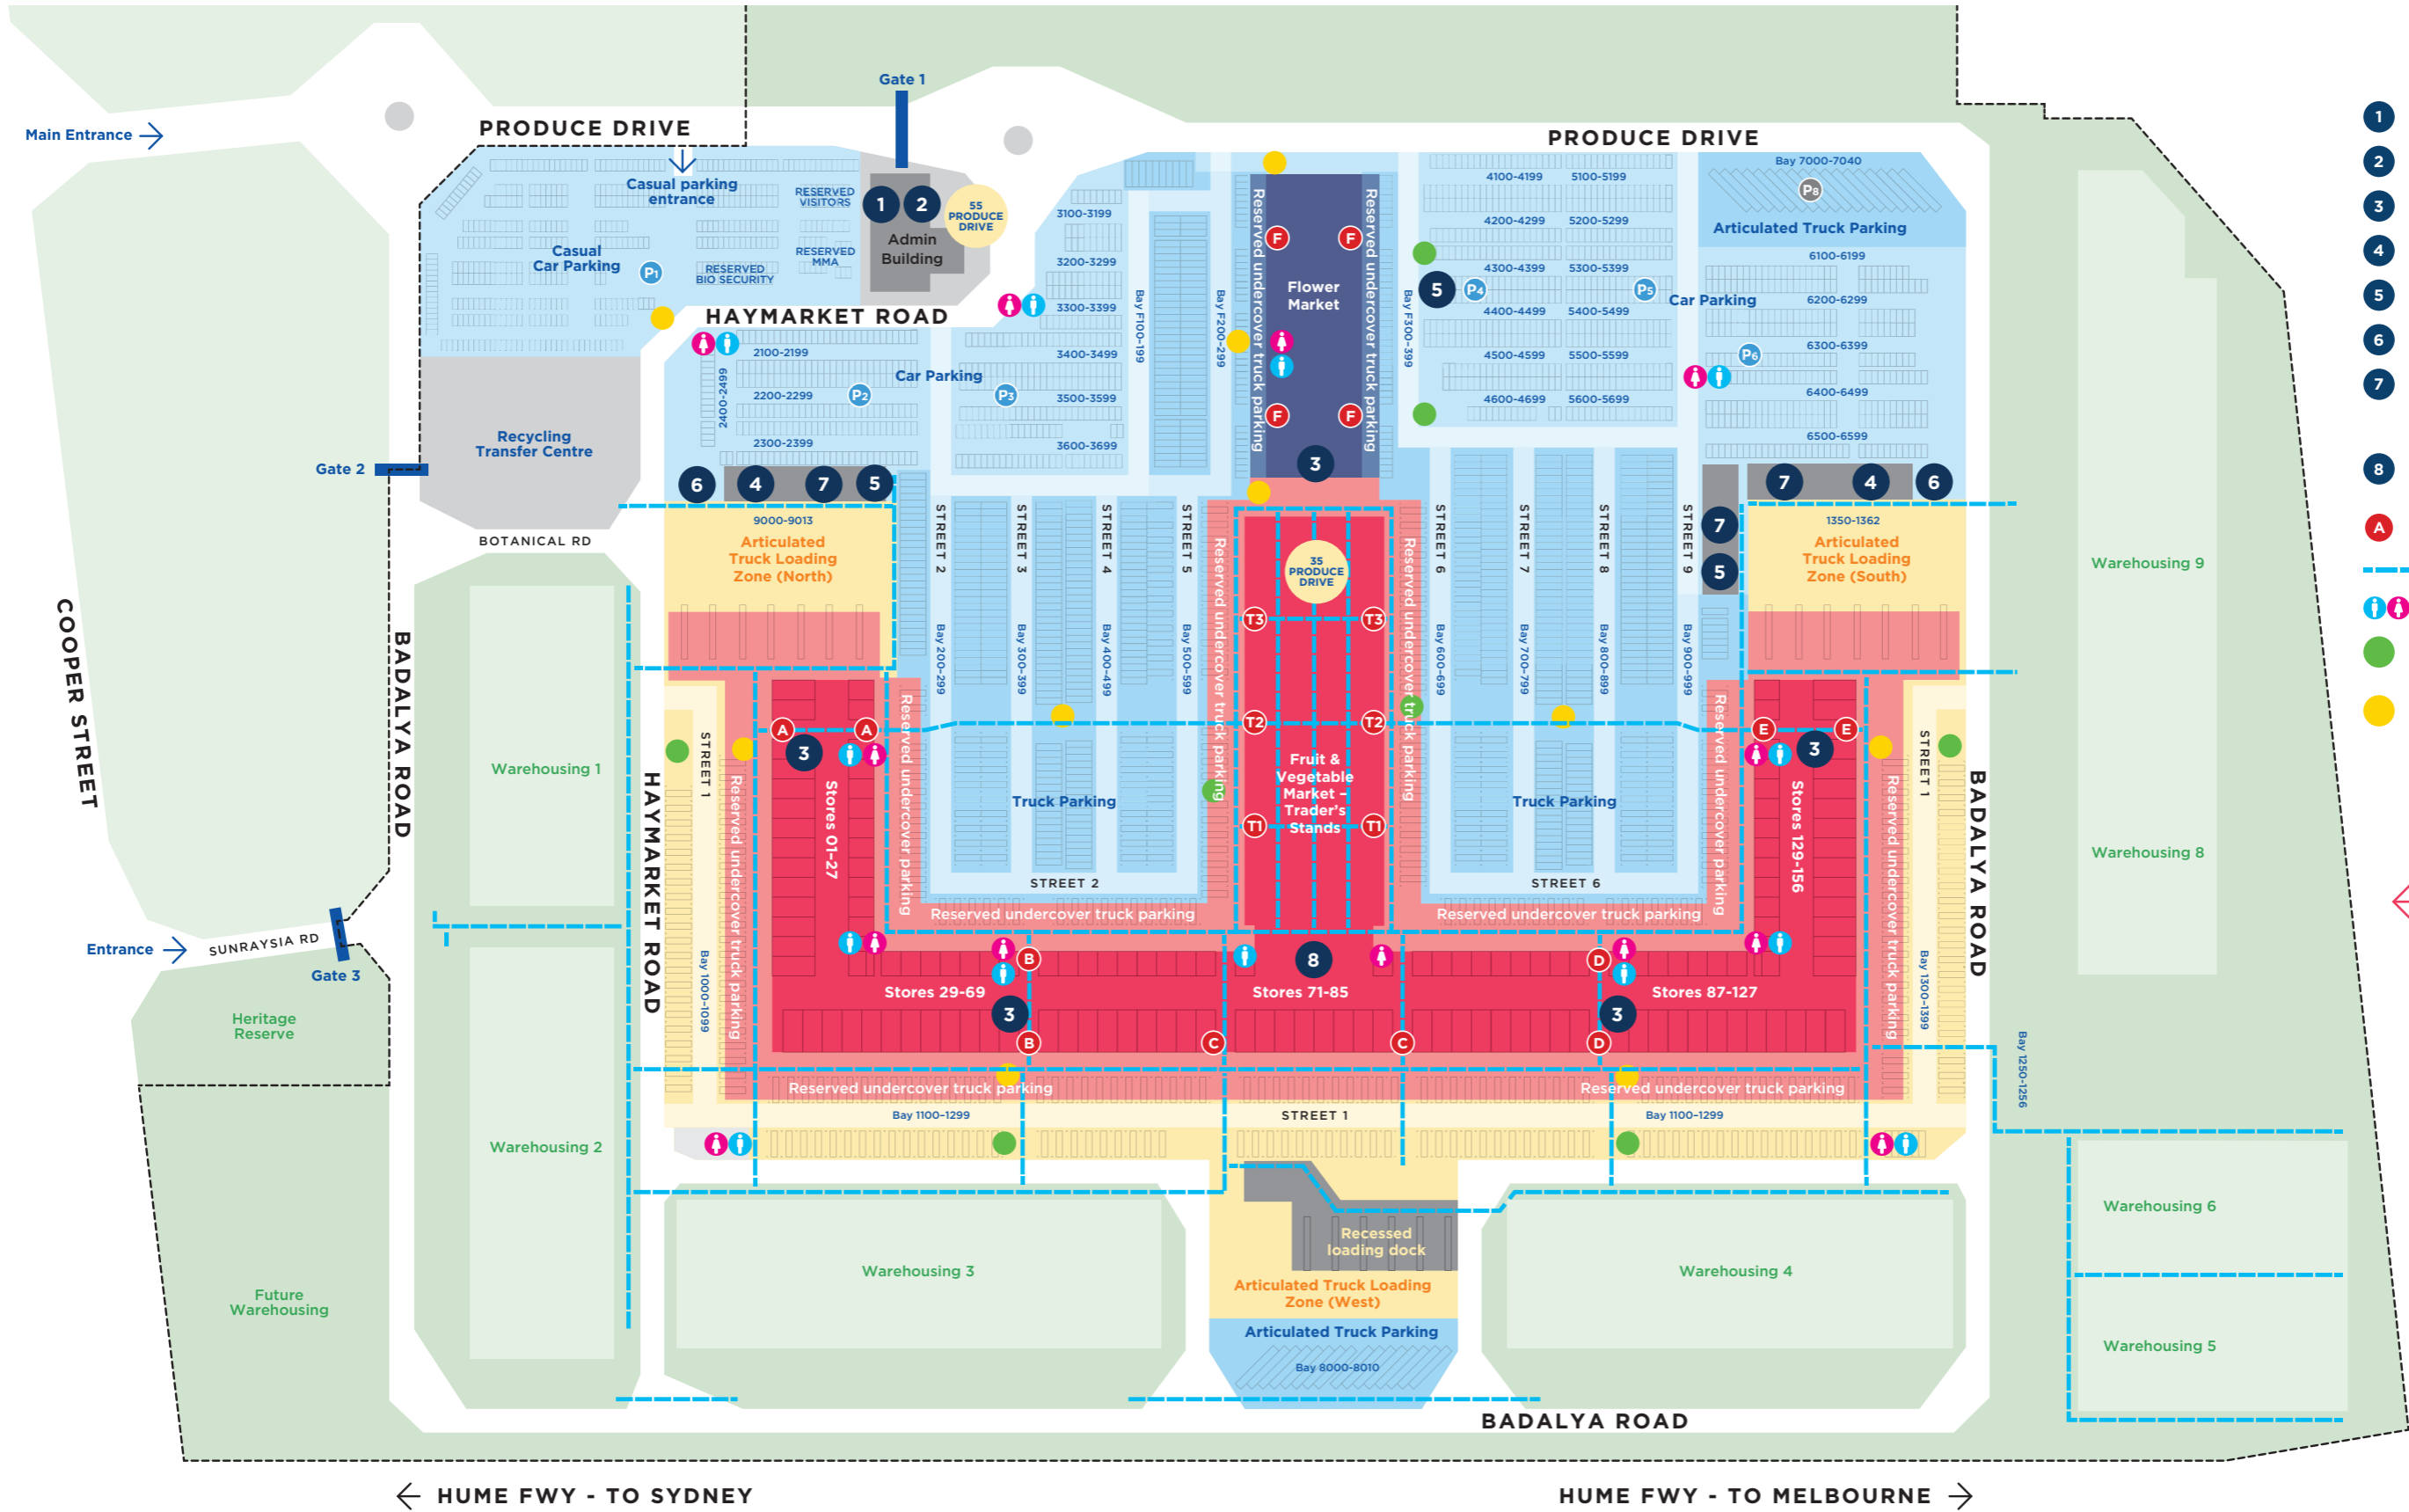

Melbourne Market Overview Map

August 2015

- 1 MMA Administration
- 2 Conference facilities
- 3 Café
- 4 Forklift maintenance
- 5 Market hire facilities
- 6 LPG Filling Stations
- 7 Forklift/electric vehicle storage & charging
- 8 Melbourne Market Customer Centre
- A Main entrances
- ← Main forklift routes
- Toilets
- Satellite recycling stations
- Smoking locations