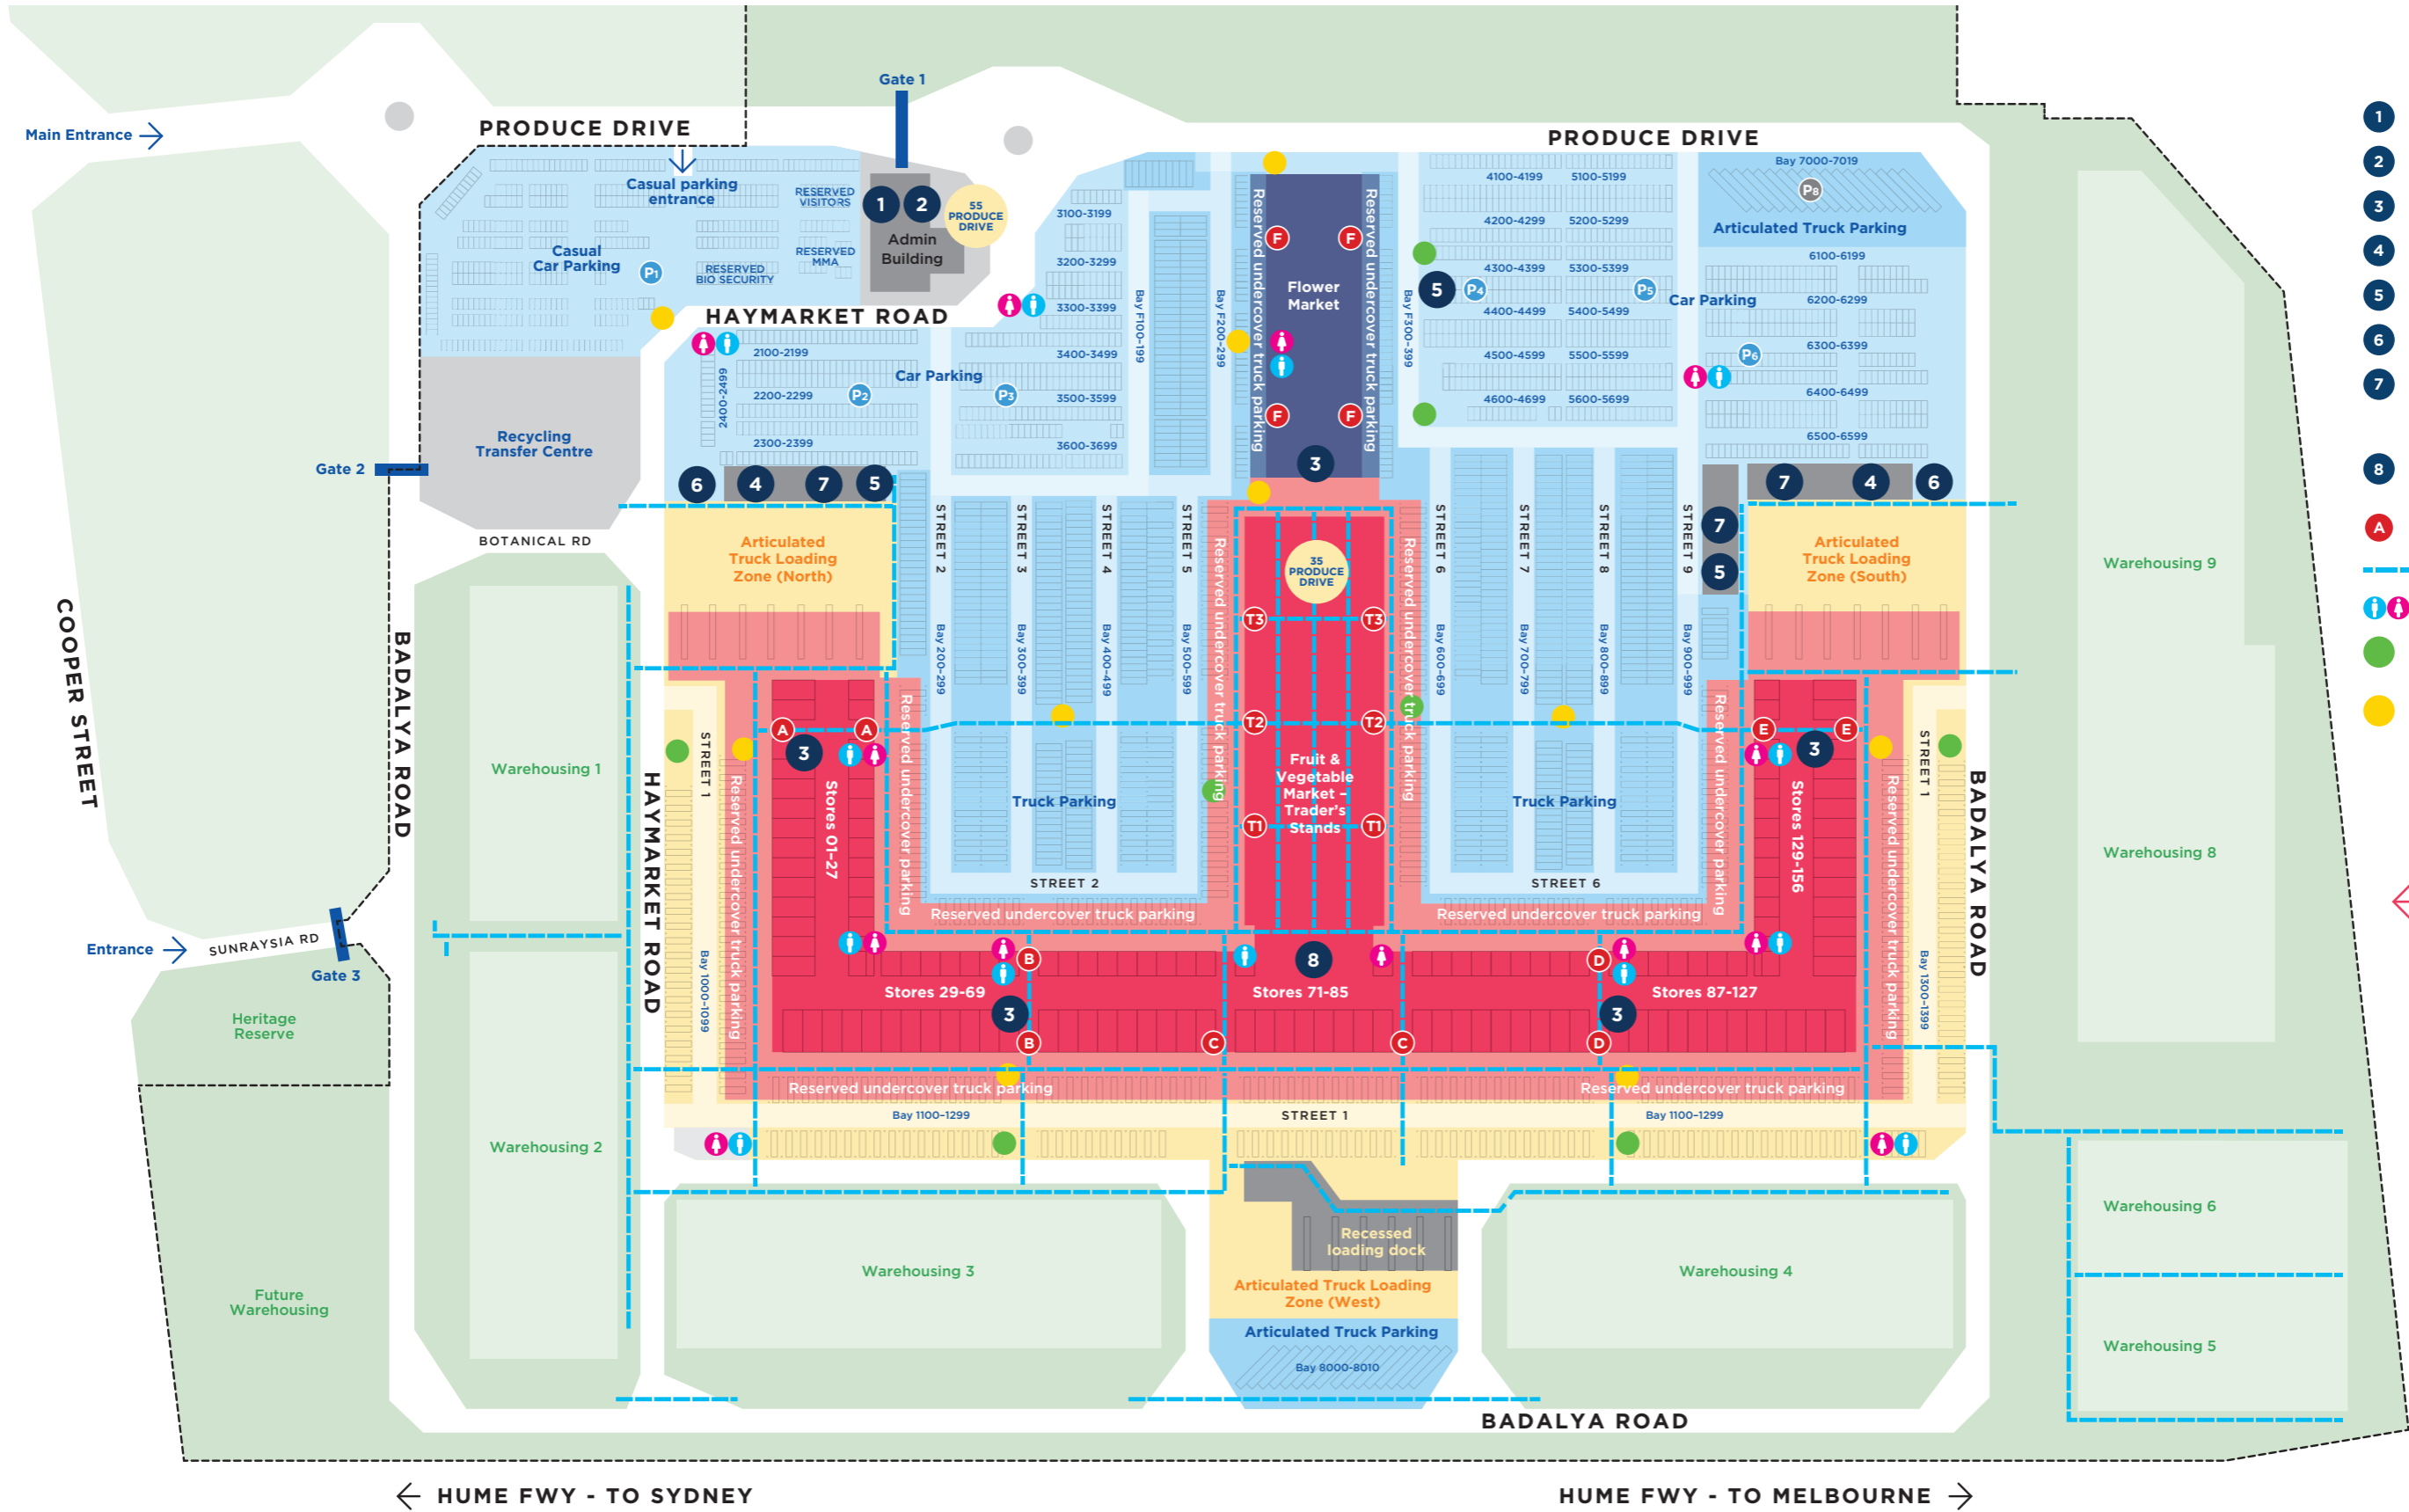

Melbourne Market Overview Map

July 2015

- 1 MMA Administration
- 2 Conference facilities
- 3 Café
- 4 Forklift maintenance
- 5 Market hire facilities
- 6 LPG Filling Stations
- 7 Forklift/electric vehicle storage & charging
- 8 Melbourne Market Customer Centre
- A Main entrances
- Main forklift routes
- 🚻 Toilets
- 🌿 Satellite recycling stations
- 🚬 Smoking locations