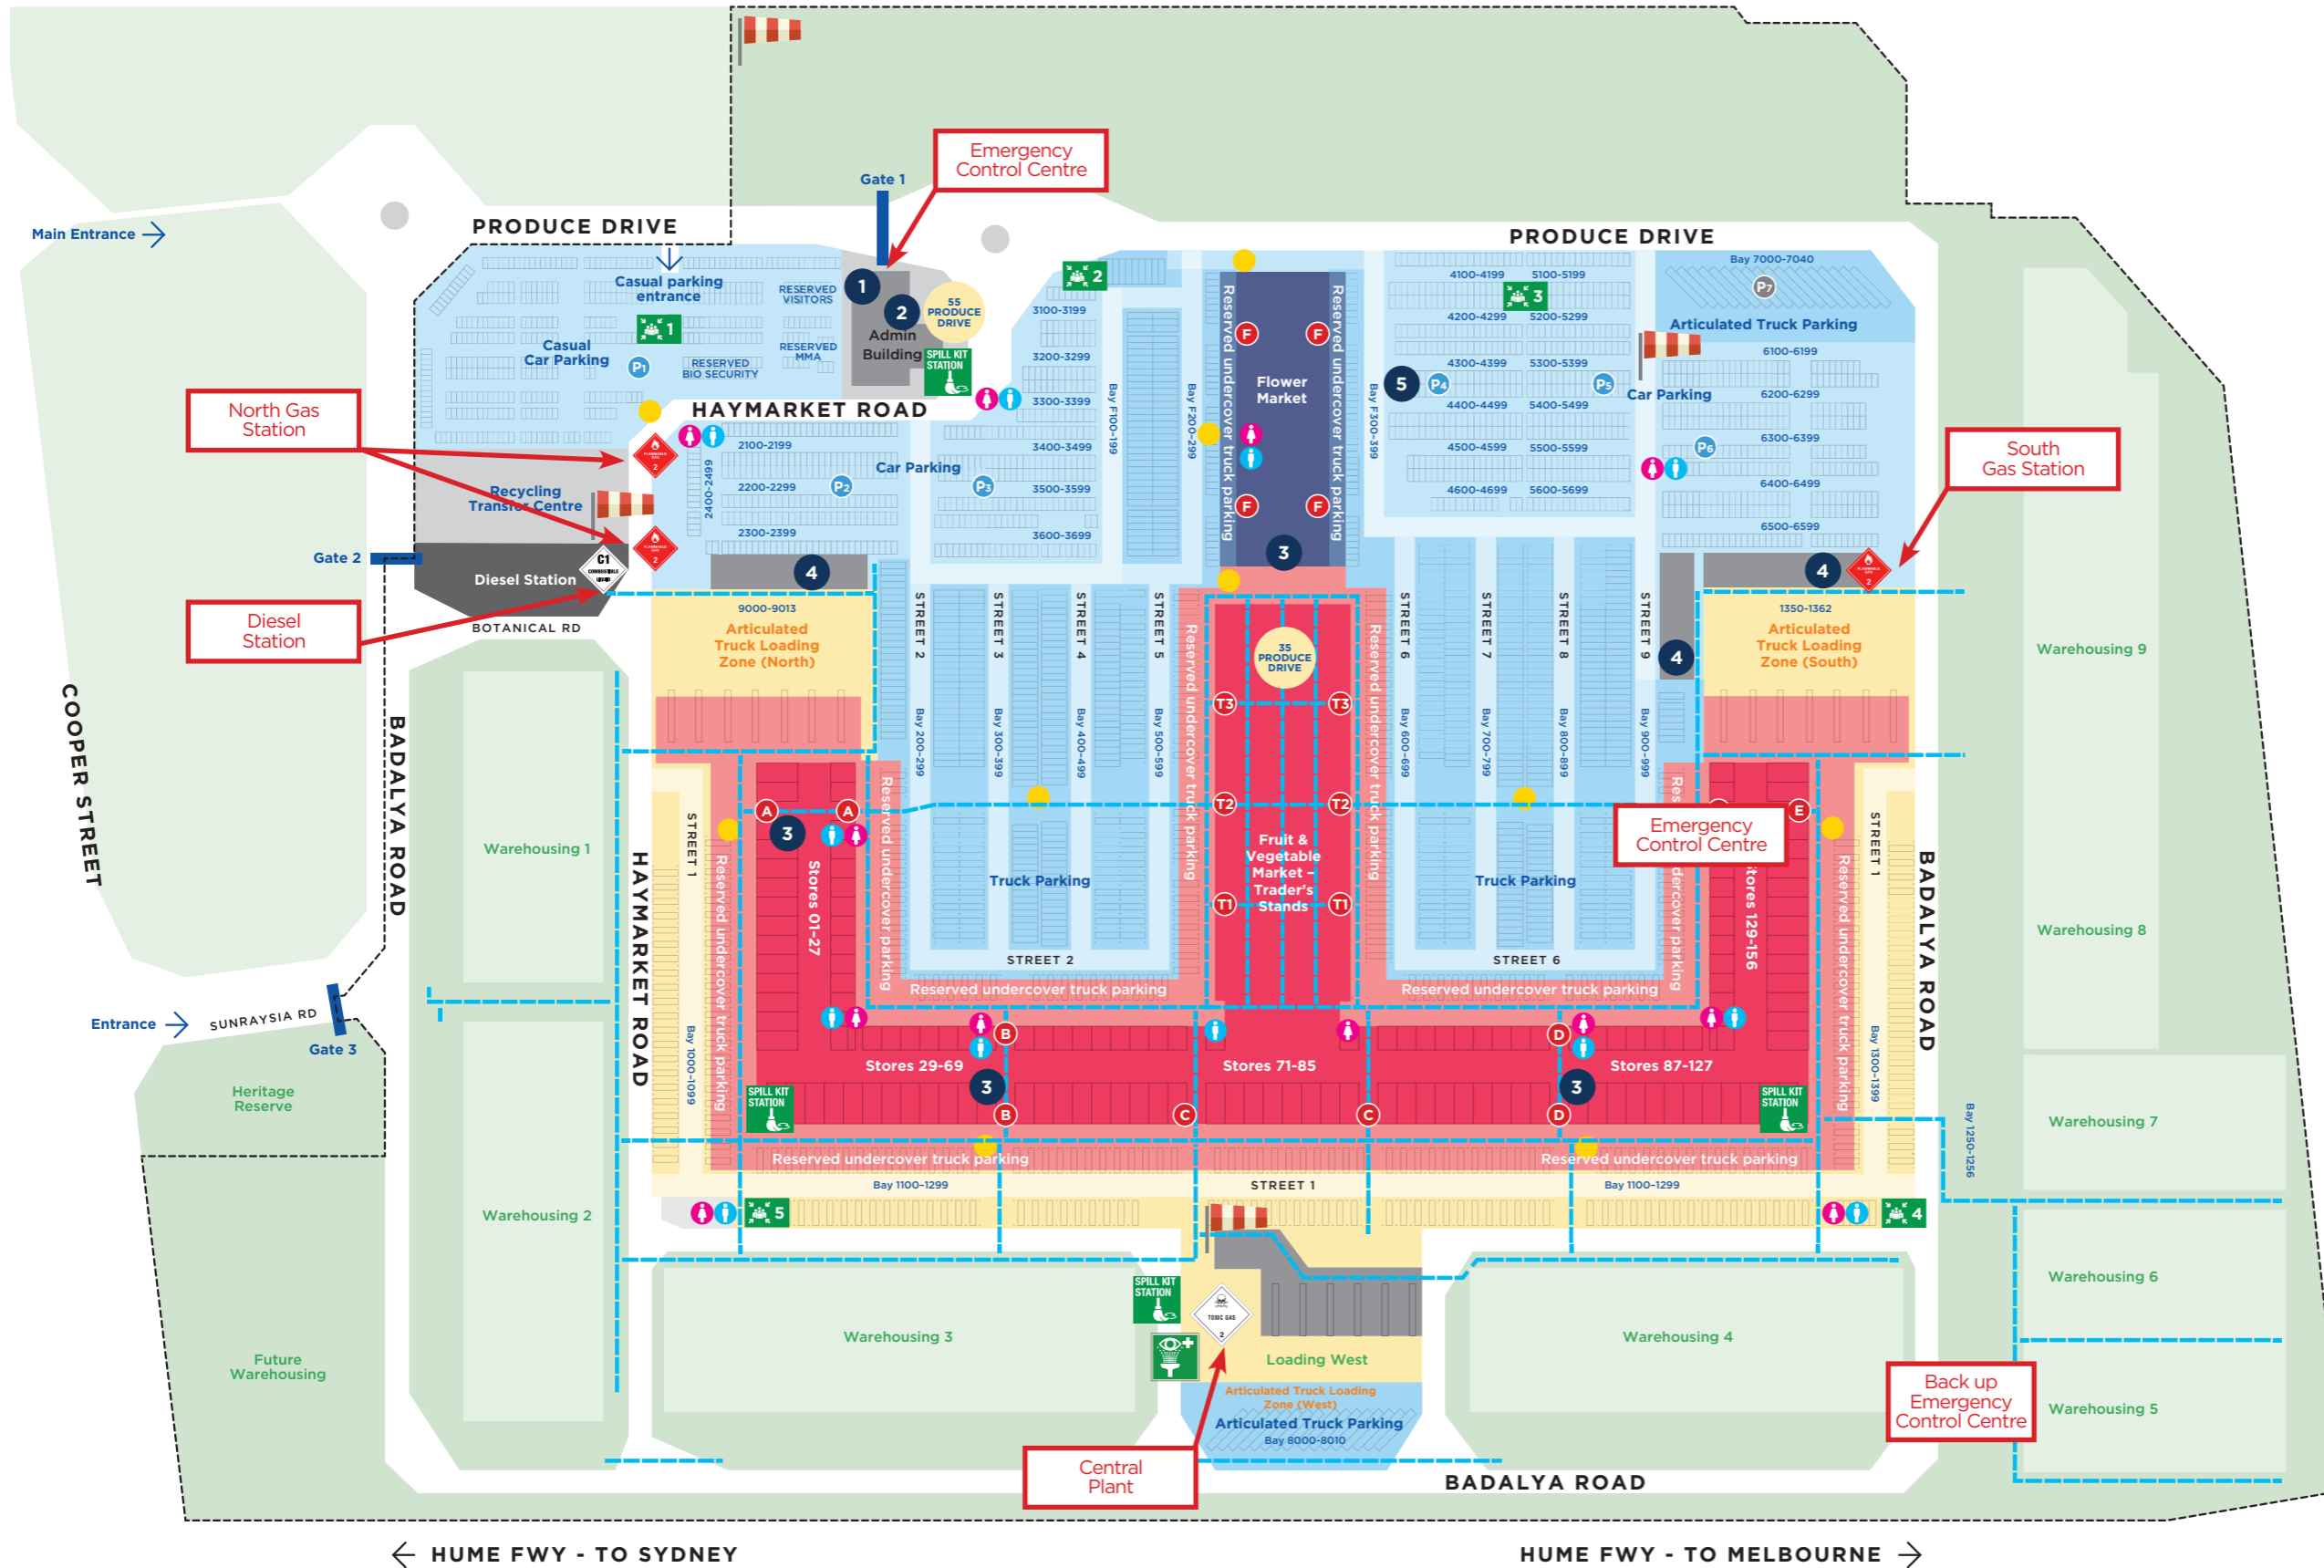

# Melbourne Market Overview Map May 2020

- 1 Emergency Control Room
- 2 Administration Building
- 3 Cafés
- 4 Forklift Stores and Facilities
- Diesel Tank & Filling Station
- LPG Tanks & Filling Station
- Evacuation Points
- Central Plant (Ammonia)
- Building entrances A-F
- Main forklift routes
- Toilets
- Smoking locations
- Windsocks
- Eyewash Location
- Spill Kit Location