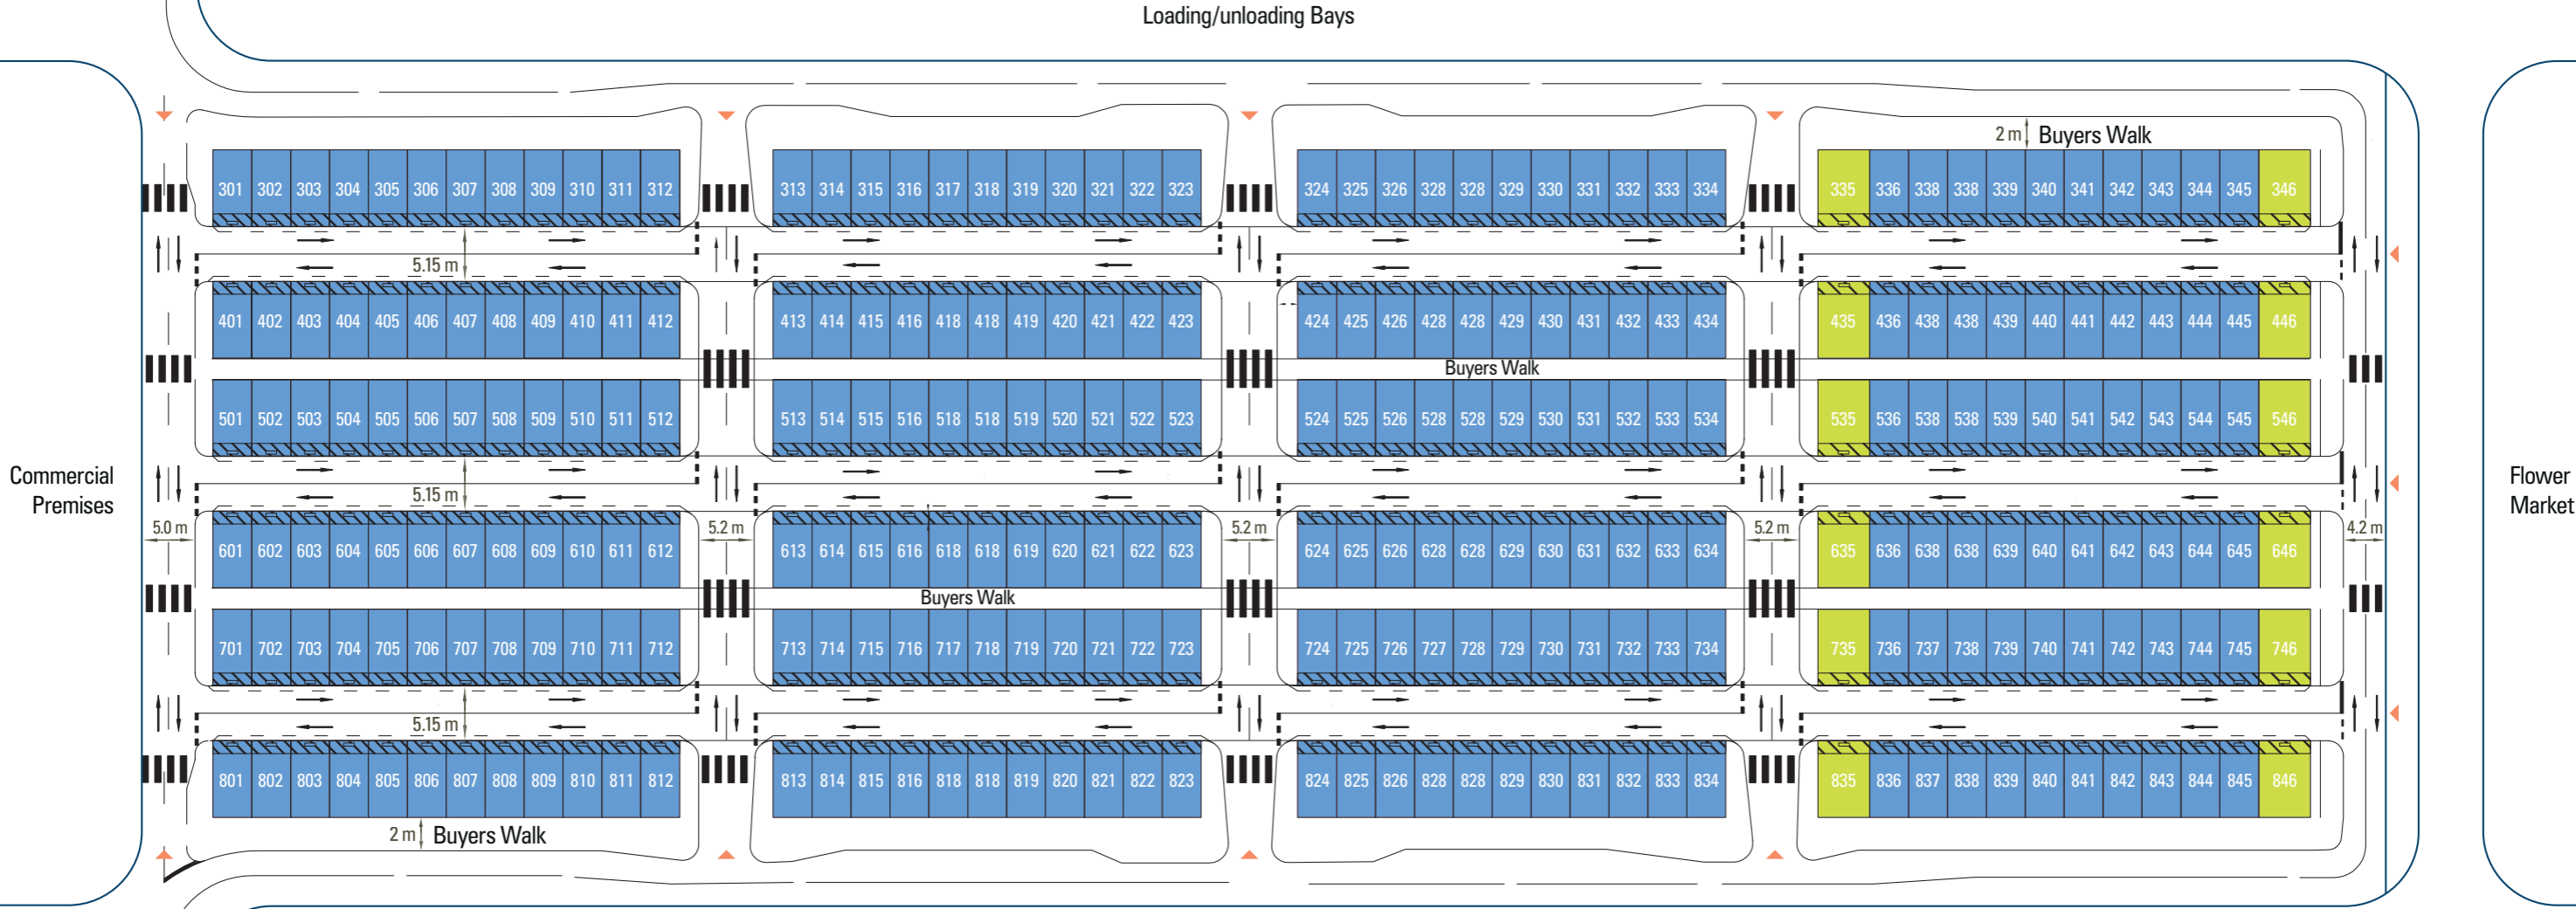

EPPING WHOLESALE FRUIT AND VEGETABLE STAND BALLOT 2014

Loading/unloading Bays

- TOTAL OF 276 TRADING STANDS
- 264 TRADING STANDS 3.65 x 7.2 m (26.28 sqm)
- 12 TRADING STANDS 4.85 x 7.2 m (34.92 sqm)
- DOORS
- FORK LIFT PATHWAY
- PALLET STAGING ZONE (1.2 m wide)