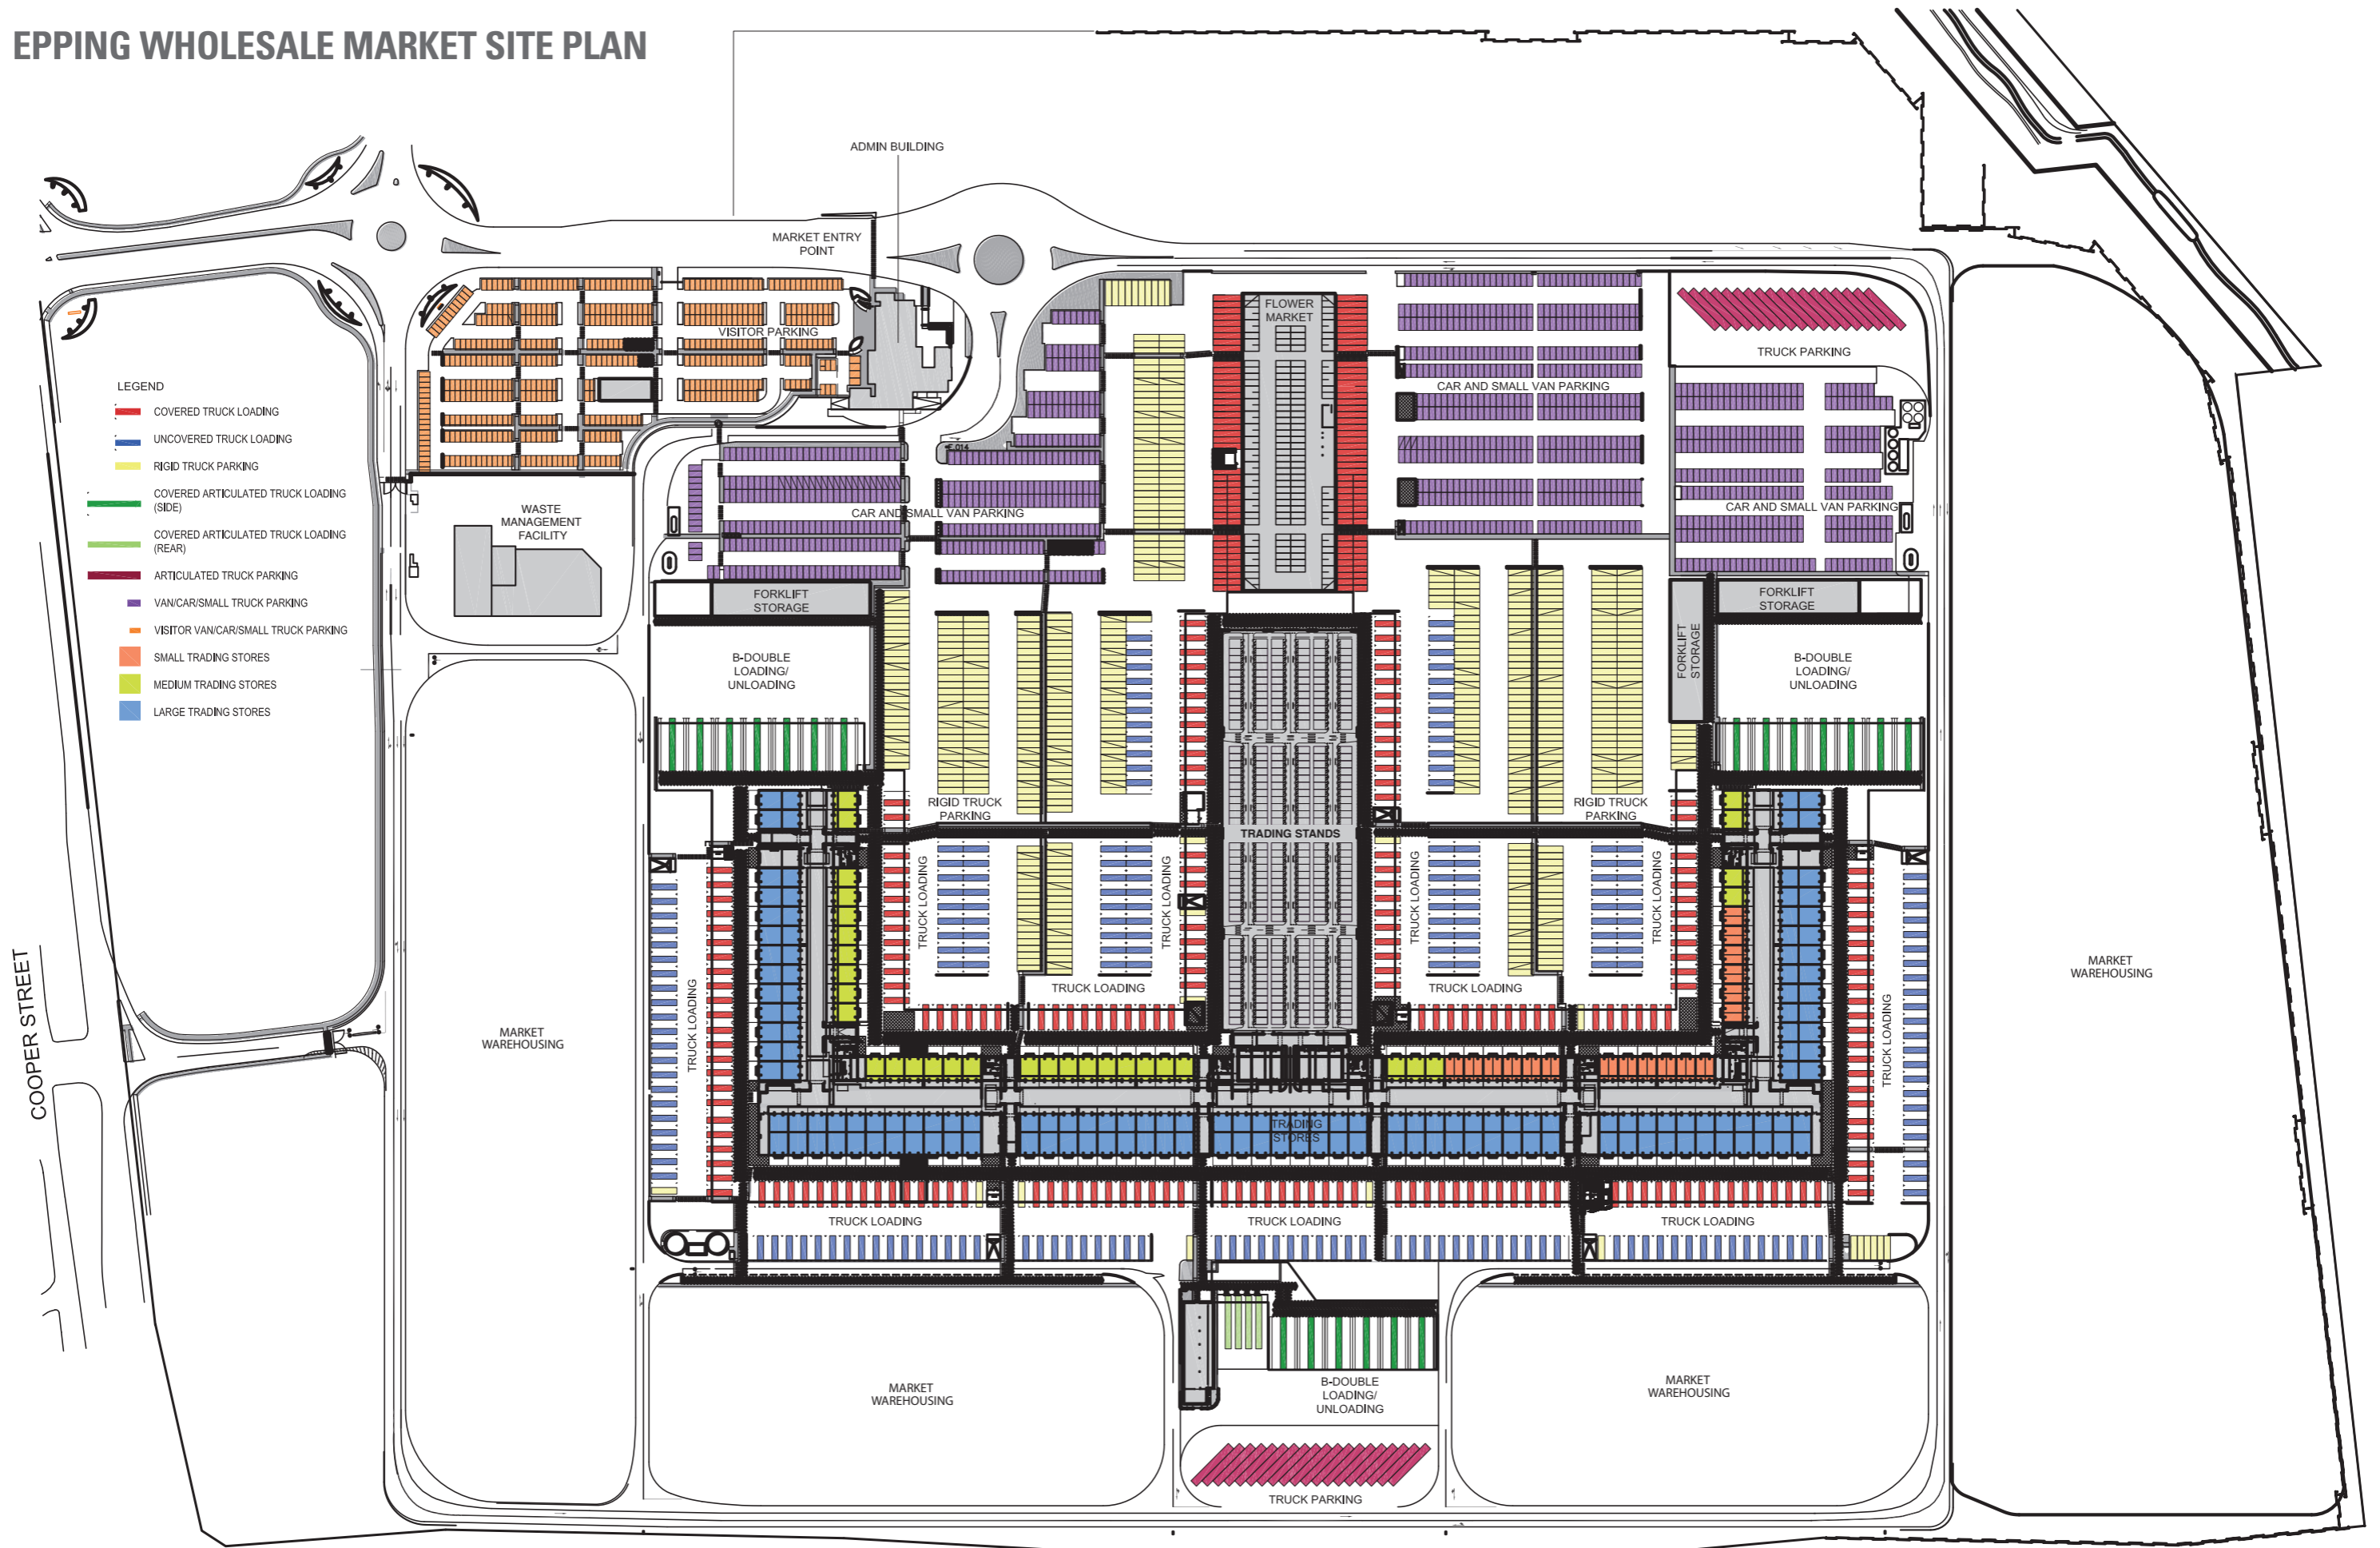

EPPING WHOLESALE MARKET SITE PLAN

COOPER STREET

MELBOURNE MARKET RELOCATION PROJECT

SITE PLAN
MARCH 2012

A0.01

1:1000@A0

SOURCE:
DESIGN INC DRAWING AR-FV-6800 D6
DATED 18/02/10